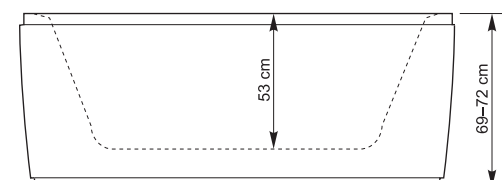

FEATURES

- Double-sided seating possibility - two different back and/or foot massages.
- Massage with the same amount of power as a therapeutic tub.
- Spine protected from strong, direct hydro-massage.
- Special adjustable lumbar massage.
- Aquator Touch-screen. Unique driving system, which makes using the various massage baths more comprehensive, precise and delicate. Extremely comfortable to use.
- Price includes all possible massage components (back, side and foot massage).
  There are 16 hydro-jets and 17 air-jets in total.
- Only top quality components and materials are used in production (Koller - Austria, Lucite - Great Britain, Röhm-Degussa - Germany).
- DME Award 2007 (Design Management Europe Award 2007).