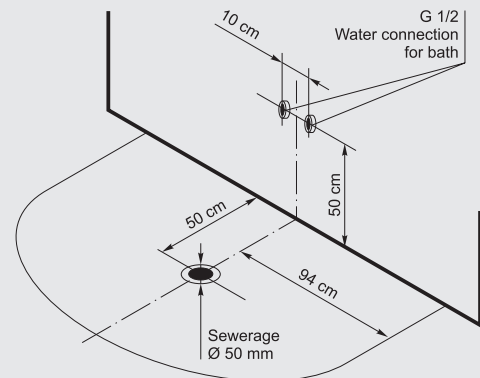

Cannes

COMBI POWER 695

Pneumatic control system

Side massage
Back massage
Foot massage
Air massage
Bath

Pump	2
Power (kW)	3,0
Micro-jets	6
Midi-jets	9
Air-jets	17
Super-jets	1

COMBI 694

Pneumatic control system

Side massage
Back massage
Foot massage
Air massage
Bath

Pump	1
Power (kW)	2,3
Micro-jets	6
Midi-jets	9
Air-jets	17
Super-jets	1

HYDRO POWER 495

Pneumatic control system

Side massage
Back massage
Foot massage
Bath

Pump	2
Power (kW)	2,2
Micro-jets	6
Midi-jets	9
Air-jets	-
Super-jets	1

HYDRO 494

Pneumatic control system

Side massage
Back massage
Foot massage
Bath

Pump	1
Power (kW)	1,5
Micro-jets	6
Midi-jets	9
Air-jets	-
Super-jets	1

AERO 394

Pneumatic control system

Air massage
Bath

Pump	-
Power (kW)	0,8
Micro-jets	-
Midi-jets	-
Air-jets	17
Super-jets	-

BATH 294

Bathtub
Frame
Siphon (drain and overflow)

Pump	-
Power (kW)	-
Micro-jets	-
Midi-jets	-
Air-jets	-
Super-jets	-

ADDITIONAL EQUIPMENT

- 094 Front panel
- 096 Side panel
- 803 Control system "Aquator Touch-Screen"
- 802 Electronic switching
- 8202 Colour-light therapy with STOP function
- 8201 Colour-light therapy
- 820 Underwater light
- 808/8081 Water heater 1,5 kW / 3,0 kW
- 809 Air heater for blower 230 W
- 807 Air ozonator for blower
- 812 Forced hydro-massage
- 841/8412 Headrest "NEPTUN" black/white
- 856 Cascade Cristina
- 858 Bath filling via special overflow

BATH LEGS POSITIONS