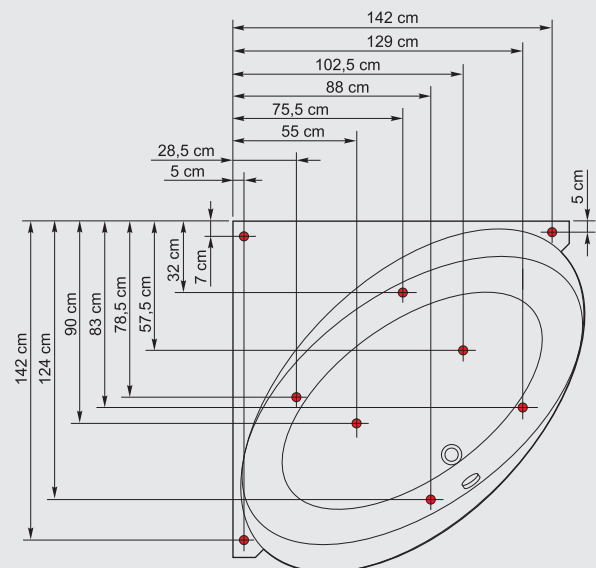

BATH LEGS POSITIONS

ADDITIONAL EQUIPMENT

- **092** Front panel
- **803** Control system "Aquator Touch-Screen"
- **802** Electronic switching
- **8202** Colour-light therapy with STOP function
- **8201** Colour-light therapy
- **820** Underwater light
- **808/8081** Water heater 1,5 kW / 3,0 kW
- **809** Air heater for blower 230 W
- **807** Air ozonator for blower
- **812** Forced hydro-massage
- **841/8412** Headrest "NEPTUN" black/white
- **856** Cascade Cristina
- **858** Bath filling via special overflow