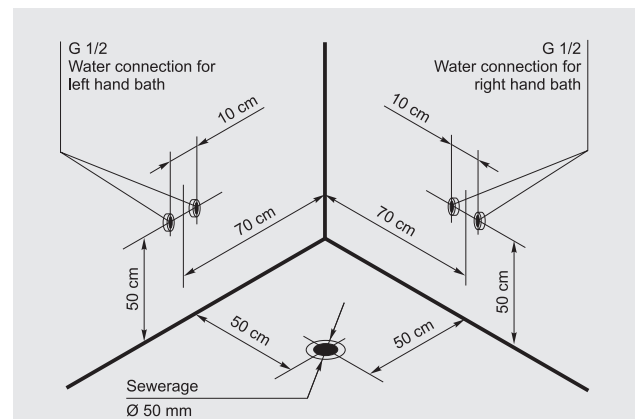

AERO 392

Pneumatic control system

Air massage
Bath

Pump	-
Power (kW)	0,8
Micro-jets	-
Midi-jets	-
Air-jets	17
Super-jets	-

BATH 292

Bathtub
Frame
Siphon (drain and
overflow)

Pump	-
Power (kW)	-
Micro-jets	-
Midi-jets	-
Air-jets	-
Super-jets	-