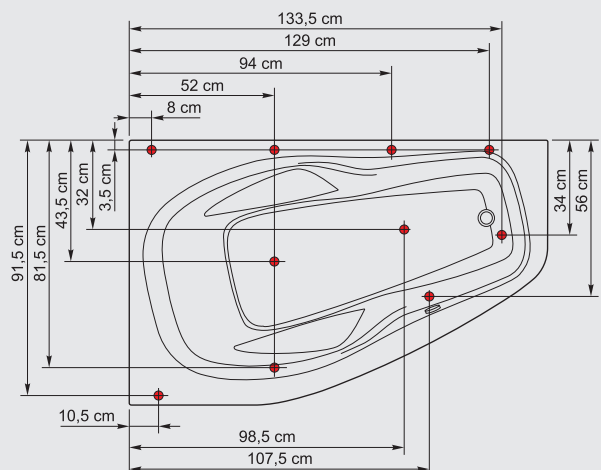

ADDITIONAL EQUIPMENT

- **0615/0625** Front panel
- **803** Control system "Aquator Touch-Screen"
- **802** Electronic switching
- **8202** Colour-light therapy with STOP function
- **8201** Colour-light therapy
- **820** Underwater light
- **808/8081** Water heater 1,5 kW / 3,0 kW
- **809** Air heater for blower 230 W
- **807** Air ozonator for blower
- **841/8412** Headrest "NEPTUN" black/white
- **843** Headrest "MARE"
- **856** Cascade Cristina
- **858** Bath filling via special overflow