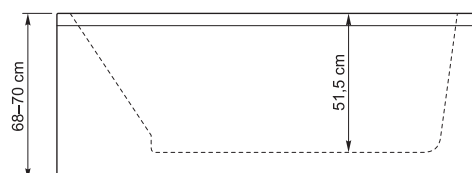

Claude 150

150×95×68 cm
205 l

AQUATOR

DESIGN BY AQUATOR 2010

Claude 150 belongs to Aquator's "Armchair" collection. We have put our extensive know-how about professional therapeutic tubs to use.

FEATURES

- Massage with the same amount of power as a therapeutic tub, which is based on the experience obtained from development, production and extensive use in medical institutions.
- Extremely comfortable position + armrests.
- Special pillow ensures the neck muscles are relaxed in every position.
- Spine protected from strong, direct hydro-massage.
- Aquator Touch-screen. Unique driving system, which makes using the various massage baths more comprehensive, precise and delicate. Extremely comfortable to use.
- Price includes all possible massage components (back, side, hand and foot massage).
There are 28 hydro-jets and 14 air-jets in total.
- Only top quality components and materials are used in production (Koller – Austria, Lucite – Great Britain, Röhm-Degussa – Germany).
- DME Award 2007 (Design Management Europe Award 2007).