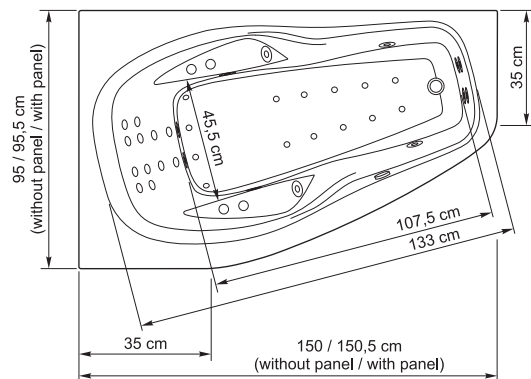

Claude 150

150×95×68 cm
205 l

AQUATOR

DESIGN BY AQUATOR 2010

Claude 150 belongs to Aquator's "Armchair" collection. We have put our extensive know-how about professional therapeutic tubs to use.

FEATURES

- Massage with the same amount of power as a therapeutic tub, which is based on the experience obtained from development, production and extensive use in medical institutions.
- Extremely comfortable position + armrests.
- Special pillow ensures the neck muscles are relaxed in every position.
- Spine protected from strong, direct hydro-massage.
- Aquator Touch-screen. Unique driving system, which makes using the various massage baths more comprehensive, precise and delicate. Extremely comfortable to use.
- Price includes all possible massage components (back, side, hand and foot massage).
There are 28 hydro-jets and 14 air-jets in total.
- Only top quality components and materials are used in production (Koller – Austria, Lucite – Great Britain, Röhm-Degussa – Germany).
- DME Award 2007 (Design Management Europe Award 2007).