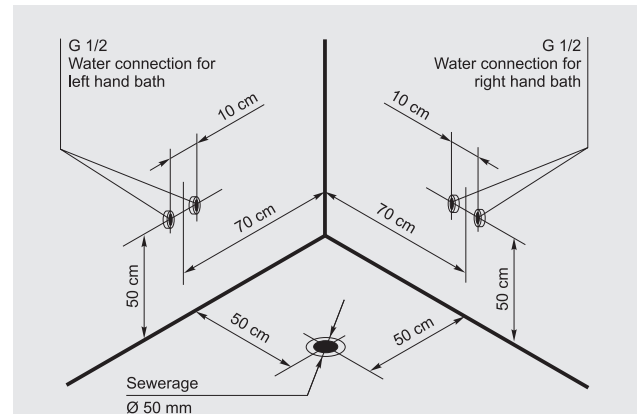

Pump	1
Power (kW)	1,5
Micro-jets	• 6
Midi-jets	• 10
Air-jets	-

AERO 3615/3625

Pneumatic control system

Air massage
Bath

Pump	-
Power (kW)	0,8
Micro-jets	-
Midi-jets	-
Air-jets	• 14

BATH 2615/2625

Bathtub
Frame
Siphon (drain and overflow)

Pump	-
Power (kW)	-
Micro-jets	-
Midi-jets	-
Air-jets	-

BATH LEGS POSITIONS

ADDITIONAL EQUIPMENT

- **0615/0625** Front panel
- **803** Control system "Aquator Touch-Screen"
- **802** Electronic switching
- **8202** Colour-light therapy with STOP function
- **8201** Colour-light therapy
- **820** Underwater light
- **808/8081** Water heater 1,5 kW / 3,0 kW
- **809** Air heater for blower 230 W
- **807** Air ozonator for blower
- **841/8412** Headrest "NEPTUN" black/white
- **843** Headrest "MARE"
- **856** Cascade Cristina
- **858** Bath filling via special overflow