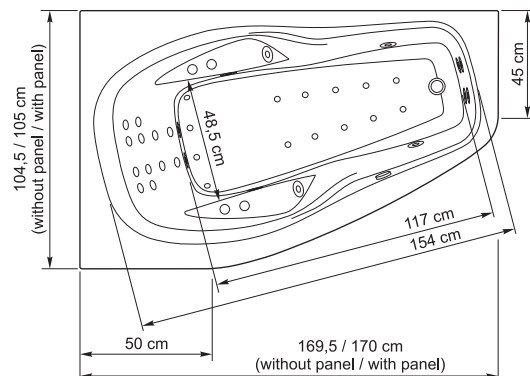

Claude 170

170×105×69 cm
265 l

AQUATOR

DESIGN BY AQUATOR 2010

Claude 170 belongs to Aquator's "Armchair" collection. We have put our extensive know-how about professional therapeutic tubs to use.

FEATURES

- Massage with the same amount of power as a therapeutic tub, which is based on the experience obtained from development, production and extensive use in medical institutions.
- Extremely comfortable position + armrests.
- Special pillow ensures the neck muscles are relaxed in every position.
- Spine protected from strong, direct hydro-massage.
- Aquator Touch-screen. Unique driving system, which makes using the various massage baths more comprehensive, precise and delicate. Extremely comfortable to use.
- Price includes all possible massage components (back, side, hand and foot massage).
There are 28 hydro-jets and 14 air-jets in total.
- Only top quality components and materials are used in production (Koller – Austria, Lucite – Great Britain, Röhm-Degussa – Germany).
- DME Award 2007 (Design Management Europe Award 2007).