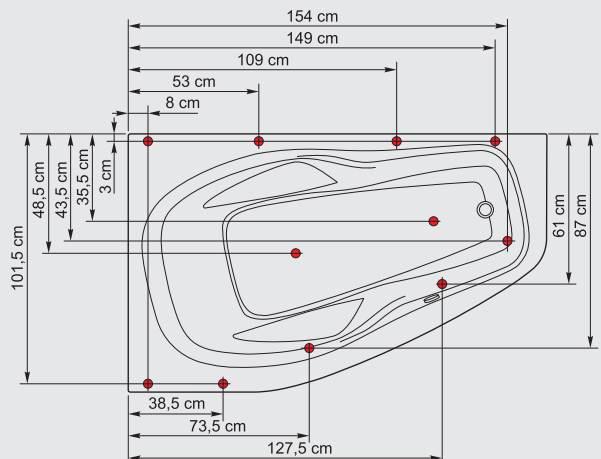

ADDITIONAL EQUIPMENT

- **067/068** Front panel
- **803** Control system "Aquator Touch-Screen"
- **802** Electronic switching
- **8202** Colour-light therapy with STOP function
- **8201** Colour-light therapy
- **820** Underwater light
- **808/8081** Water heater 1,5 kW / 3,0 kW
- **809** Air heater for blower 230 W
- **807** Air ozonator for blower
- **841/8412** Headrest "NEPTUN" black/white
- **843** Headrest "MARE"
- **856** Cascade Cristina
- **858** Bath filling via special overflow