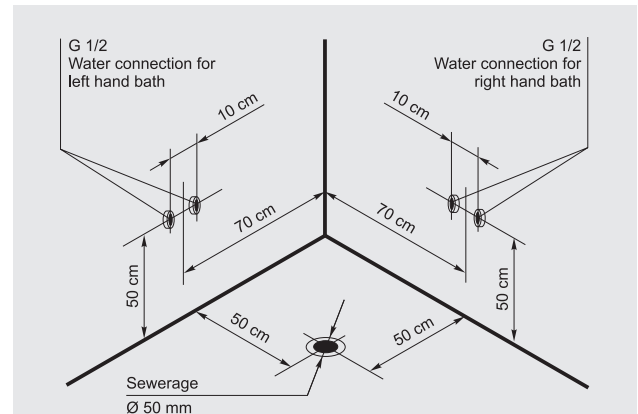

AERO 367/368

Pneumatic control system

Air massage
Bath

Pump -
Power (kW) 0,8
Micro-jets -
Midi-jets -
Air-jets 14

BATH 267/268

Bathtub
Frame
Siphon (drain and overflow)

Pump -
Power (kW) -
Micro-jets -
Midi-jets -
Air-jets -