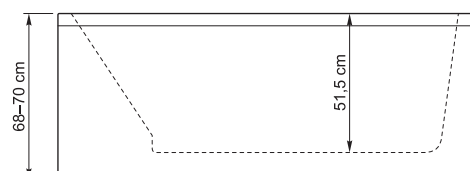

Claude 170

170×105×69 cm
265 l

AQUATOR

DESIGN BY AQUATOR 2010

Claude 170 belongs to Aquator's "Armchair" collection. We have put our extensive know-how about professional therapeutic tubs to use.

FEATURES

- Massage with the same amount of power as a therapeutic tub, which is based on the experience obtained from development, production and extensive use in medical institutions.
- Extremely comfortable position + armrests.
- Special pillow ensures the neck muscles are relaxed in every position.
- Spine protected from strong, direct hydro-massage.
- Aquator Touch-screen. Unique driving system, which makes using the various massage baths more comprehensive, precise and delicate. Extremely comfortable to use.
- Price includes all possible massage components (back, side, hand and foot massage).
There are 28 hydro-jets and 14 air-jets in total.
- Only top quality components and materials are used in production (Koller – Austria, Lucite – Great Britain, Röhm-Degussa – Germany).
- DME Award 2007 (Design Management Europe Award 2007).