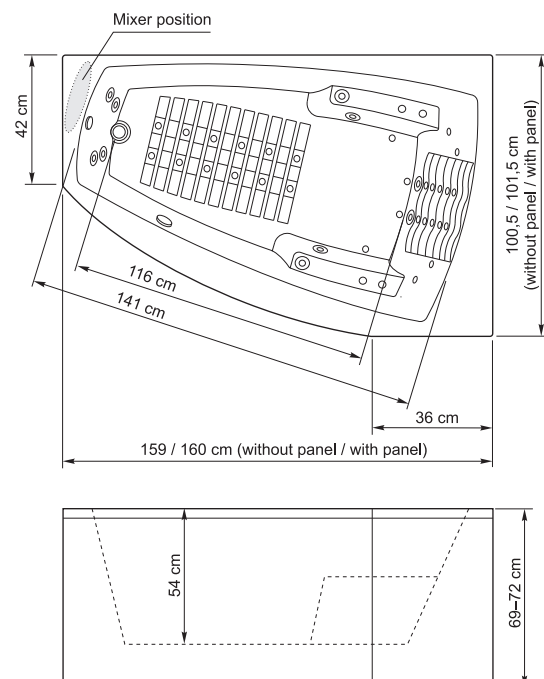

FEATURES

- Massage with the same amount of power as a therapeutic tub, which is based on the experience obtained from development, production and extensive use in medical institutions.
- Extremely comfortable position + armrests.
- Special pillow ensures the neck muscles are relaxed in every position.
- Spine protected from strong, direct hydro-massage.
- Aquator Touch-screen. Unique driving system, which makes using the various massage baths more comprehensive, precise and delicate. Extremely comfortable to use.
- Price includes all possible massage components (back, side, hand and foot massage).
  There are 28 hydro-jets and 16 air-jets in total.
- Only top quality components and materials are used in production (Koller - Austria, Lucite - Great Britain, Röhm-Degussa - Germany).
- DME Award 2007 (Design Management Europe Award 2007).