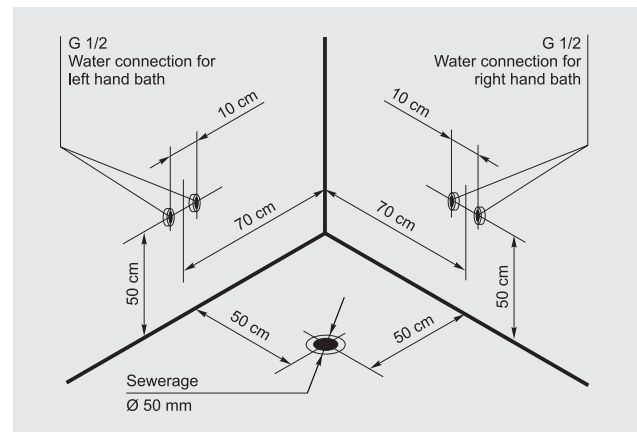

Pneumatic control system

Air massage
Bath

Pump -
Power (kW) 0,8
Micro-jets -
Midi-jets -
Air-jets 16

BATH 231/232

Bathtub
Frame
Siphon (drain and overflow)

Pump -
Power (kW) -
Micro-jets -
Midi-jets -
Air-jets -