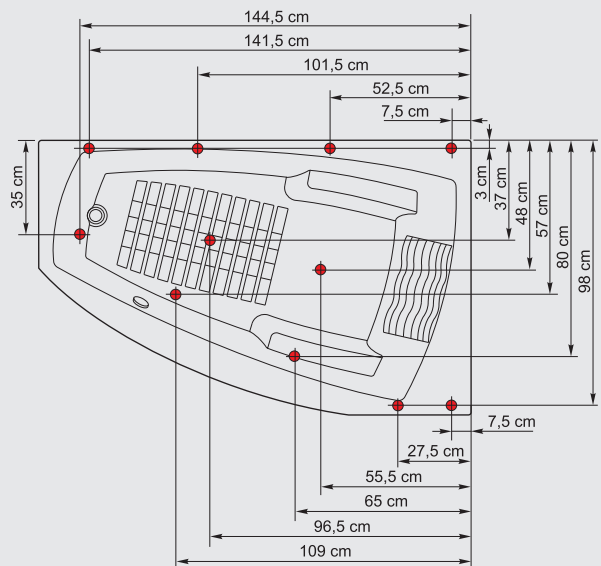

BATH LEGS POSITIONS

ADDITIONAL EQUIPMENT

- 031/032 Front panel
- 803 Control system "Aquator Touch-Screen"
- 802 Electronic switching
- 8202 Colour-light therapy with STOP function
- 8201 Colour-light therapy
- 820 Underwater light
- 808/8081 Water heater 1,5 kW / 3,0 kW
- 809 Air heater for blower 230 W
- 807 Air ozonator for blower
- 841/8412 Headrest "NEPTUN" black/white
- 843 Headrest "MARE"
- 856 Cascade Cristina
- 858 Bath filling via special overflow