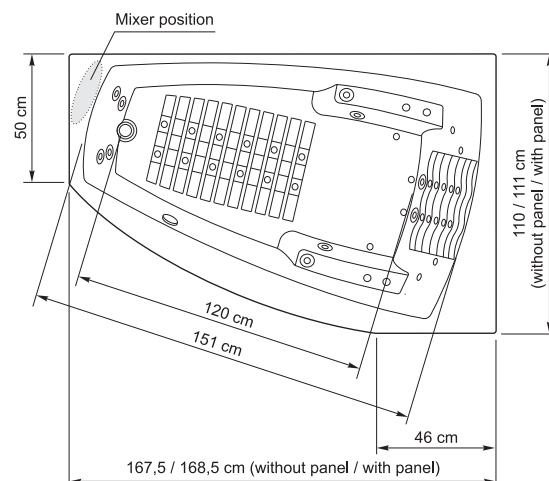

FEATURES

- Massage with the same amount of power as a therapeutic tub, which is based on the experience obtained from development, production and extensive use in medical institutions.
- Extremely comfortable position + armrests.
- Special pillow ensures the neck muscles are relaxed in every position.
- Spine protected from strong, direct hydro-massage.
- Aquator Touch-screen. Unique driving system, which makes using the various massage baths more comprehensive, precise and delicate. Extremely comfortable to use.
- Price includes all possible massage components (back, side, hand and foot massage).
  There are 28 hydro-jets and 16 air-jets in total.
- Only top quality components and materials are used in production (Koller - Austria, Lucite - Great Britain, Röhm-Degussa - Germany).
- DME Award 2007 (Design Management Europe Award 2007).