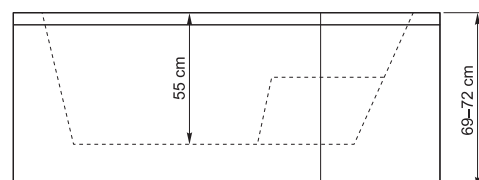

FEATURES

- Massage with the same amount of power as a therapeutic tub, which is based on the experience obtained from development, production and extensive use in medical institutions.
- Extremely comfortable position + armrests.
- Special pillow ensures the neck muscles are relaxed in every position.
- Spine protected from strong, direct hydro-massage.
- Aquator Touch-screen. Unique driving system, which makes using the various massage baths more comprehensive, precise and delicate. Extremely comfortable to use.
- Price includes all possible massage components (back, side, hand and foot massage).
  There are 28 hydro-jets and 16 air-jets in total.
- Only top quality components and materials are used in production (Koller - Austria, Lucite - Great Britain, Röhm-Degussa - Germany).
- DME Award 2007 (Design Management Europe Award 2007).