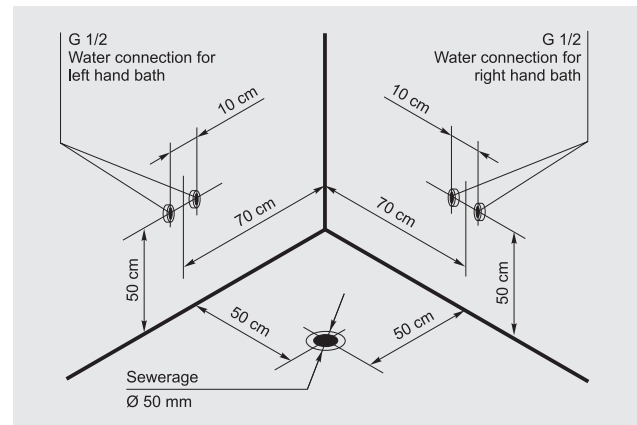

BATH 241/242

Bathtub
Frame
Siphon (drain and
overflow)

Pump -
Power (kW) -
Micro-jets -
Midi-jets -
Air-jets -