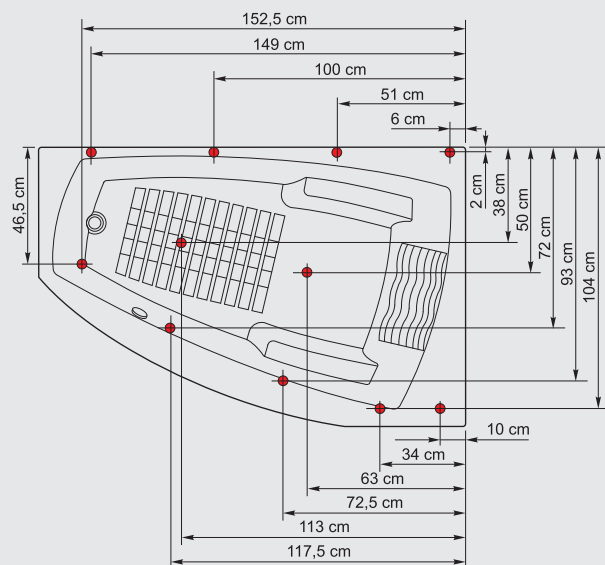

BATH LEGS POSITIONS

ADDITIONAL EQUIPMENT

- 043/044 Front panel
- 803 Control system "Aquator Touch-Screen"
- 802 Electronic switching
- 8202 Colour-light therapy with STOP function
- 8201 Colour-light therapy
- 820 Underwater light
- 808/8081 Water heater 1,5 kW / 3,0 kW
- 809 Air heater for blower 230 W
- 807 Air ozonator for blower
- 841/8412 Headrest "NEPTUN" black/white
- 843 Headrest "MARE"
- 856 Cascade Cristina
- 858 Bath filling via special overflow