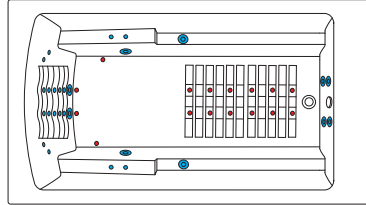

left

right

Salvadore 170

COMBI POWER 638

Pneumatic control system

Side massage
Back massage
Hand massage
Arm massage
Foot massage
Air massage
Bath

Pump	2
Power (kW)	3,0
Micro-jets	• 18
Midi-jets	• 10
Air-jets	• 16

COMBI 637

Pneumatic control system

Side massage
Back massage
Foot massage
Air massage
Bath

Pump	1
Power (kW)	2,3
Micro-jets	• 8
Midi-jets	• 8
Air-jets	• 16

HYDRO POWER 438

Pneumatic control system

Side massage
Back massage
Hand massage
Arm massage
Foot massage
Bath