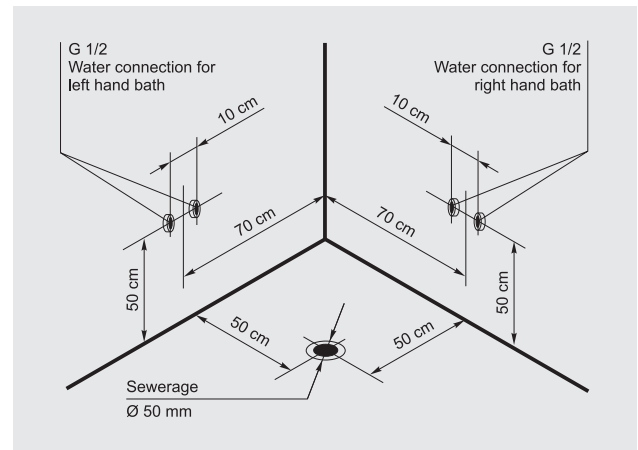

AERO 337

Pneumatic control system

Air massage
Bath

Pump	-
Power (kW)	0,8
Micro-jets	-
Midi-jets	-
Air-jets	• 16

BATH 237

Bathtub
Frame
Siphon (drain and
overflow)

Pump	-
Power (kW)	-
Micro-jets	-
Midi-jets	-
Air-jets	-