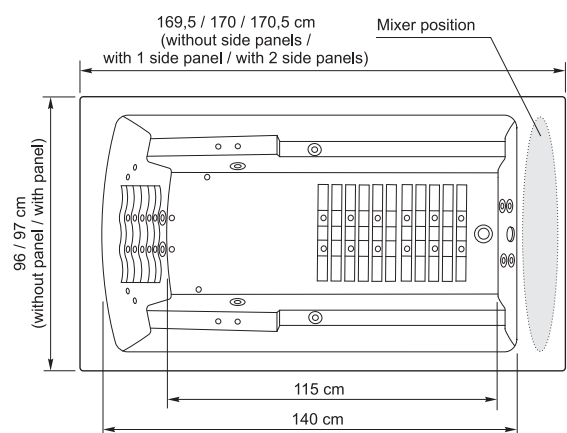

FEATURES

- Massage with the same amount of power as a therapeutic tub, which is based on the experience obtained from development, production and extensive use in medical institutions.
- Extremely comfortable position + armrests.
- Special pillow ensures the neck muscles are relaxed in every position.
- Wide functional rim on the footside of the bath.
- Spine protected from strong, direct hydro-massage.
- Aquator Touch-screen. Unique driving system, which makes using the various massage baths more comprehensive, precise and delicate. Extremely comfortable to use.
- Price includes all possible massage components (back, side, hand and foot massage). There are 28 hydro-jets and 16 air-jets in total.
- Only top quality components and materials are used in production (Koller - Austria, Lucite - Great Britain, Röhm-Degussa - Germany).
- DME Award 2007 (Design Management Europe Award 2007).