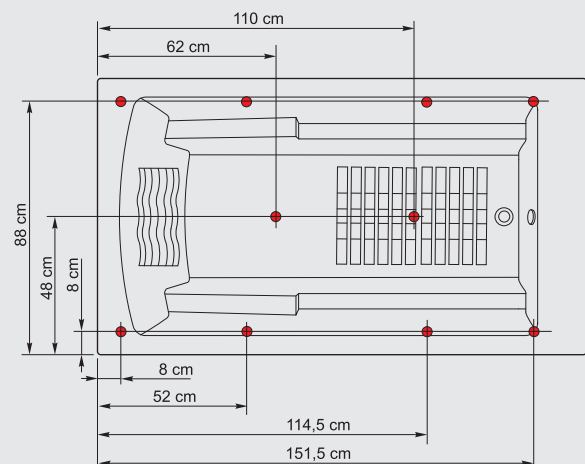

ADDITIONAL EQUIPMENT

- 037 Front panel
- 039 Side panel
- 803 Control system "Aquator Touch-Screen"
- 802 Electronic switching
- 8202 Colour-light therapy with STOP function
- 8201 Colour-light therapy
- 820 Underwater light
- 808/8081 Water heater 1,5 kW / 3,0 kW
- 809 Air heater for blower 230 W
- 807 Air ozonator for blower
- 841/8412 Headrest "NEPTUN" black/white
- 843 Headrest "MARE"
- 839 Wooden bath seat "Rest 93"
- 856 Cascade Cristina
- 858 Bath filling via special overflow