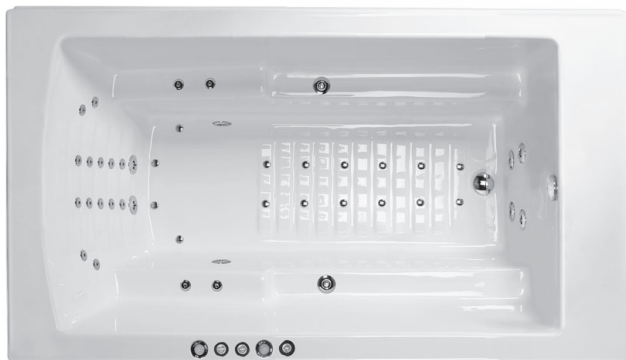

Salvadore 170

169,5×96×67 cm
300 l

AQUATOR

DESIGN BY AQUATOR 2005

Salvadore 170 belongs to Aquator's "Armchair" collection. We have put our extensive know-how about professional therapeutic tubs to use.

FEATURES

- Massage with the same amount of power as a therapeutic tub, which is based on the experience obtained from development, production and extensive use in medical institutions.
- Extremely comfortable position + armrests.
- Special pillow ensures the neck muscles are relaxed in every position.
- Wide functional rim on the footside of the bath.
- Spine protected from strong, direct hydro-massage.
- Aquator Touch-screen. Unique driving system, which makes using the various massage baths more comprehensive, precise and delicate. Extremely comfortable to use.
- Price includes all possible massage components (back, side, hand and foot massage). There are 28 hydro-jets and 16 air-jets in total.
- Only top quality components and materials are used in production (Koller - Austria, Lucite - Great Britain, Röhm-Degussa - Germany).
- DME Award 2007 (Design Management Europe Award 2007).

left

right

Salvadore 170

COMBI POWER 638

Pneumatic control system

Side massage
Back massage
Hand massage
Arm massage
Foot massage
Air massage
Bath

Pump	2
Power (kW)	3,0
Micro-jets	• 18
Midi-jets	• 10
Air-jets	• 16

COMBI 637

Pneumatic control system

Side massage
Back massage
Foot massage
Air massage
Bath

Pump	1
Power (kW)	2,3
Micro-jets	• 8
Midi-jets	• 8
Air-jets	• 16

HYDRO POWER 438

Pneumatic control system

Side massage
Back massage
Hand massage
Arm massage
Foot massage
Bath