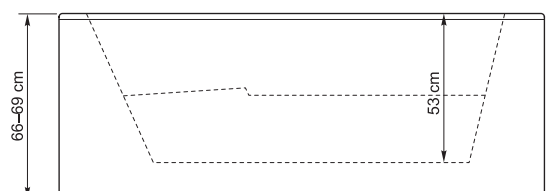

FEATURES

- Massage with the same amount of power as a therapeutic tub, which is based on the experience obtained from development, production and extensive use in medical institutions.
- Extremely comfortable position + armrests.
- Special pillow ensures the neck muscles are relaxed in every position.
- Wide functional rim on the footside of the bath.
- Spine protected from strong, direct hydro-massage.
- Aquator Touch-screen. Unique driving system, which makes using the various massage baths more comprehensive, precise and delicate. Extremely comfortable to use.
- Price includes all possible massage components (back, side, hand and foot massage). There are 28 hydro-jets and 16 air-jets in total.
- Only top quality components and materials are used in production (Koller - Austria, Lucite - Great Britain, Röhm-Degussa - Germany).
- DME Award 2007 (Design Management Europe Award 2007).