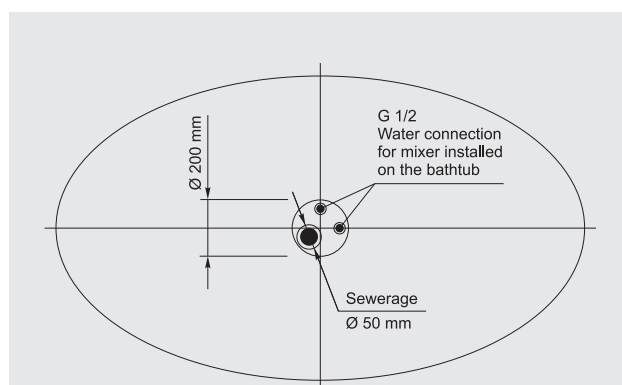

COMBI 604

Pneumatic control system

Side massage
Back massage
Foot massage
Air massage
Bath

Pump	1
Power (kW)	1,9
Micro-jets	• 12
Midi-jets	• 6
Air-jets	• 14

HYDRO 403

Pneumatic control system

Side massage
Back massage
Foot massage
Bath

Pump	1
Power (kW)	1,1
Micro-jets	• 12
Midi-jets	• 6
Air-jets	-

AERO 303

Pneumatic control system

Air massage
Bath

Pump	-
Power (kW)	0,8
Micro-jets	-
Midi-jets	-
Air-jets	• 14

BATH 203

Bathtub
Frame
Siphon (drain and
overflow)

Pump	-
Power (kW)	-
Micro-jets	-
Midi-jets	-
Air-jets	-

ADDITIONAL EQUIPMENT

- 003 Front panel
- 802 Electronic switching
- 8202 Colour-light therapy with STOP function
- 8201 Colour-light therapy
- 820 Underwater light
- 808/8081 Water heater 1,5 kW / 3,0 kW
- 809 Air heater for blower 230 W
- 807 Air ozonator for blower
- 812 Forced hydro-massage
- 841/8412 Headrest "NEPTUN" black/white
- 843 Headrest "MARE"
- 858 Bath filling via special overflow

BATH LEGS POSITIONS