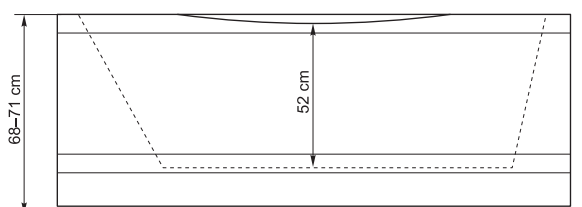

FEATURES

- Powerful hydro- and aero-massage.
- Special pillow ensures the neck muscles are relaxed in every position.
- Spine protected from strong, direct hydro-massage.
- Aquator Touch-screen. Unique driving system, which makes using the various massage baths more comprehensive, precise and delicate. Extremely comfortable to use.
- Price includes all possible massage components (back, side and foot massage).
  There are 16 hydro-jets and 14 air-jets in total.
- Only top quality components and materials are used in production (Koller - Austria, Lucite - Great Britain, Röhm-Degussa - Germany).
- DME Award 2007 (Design Management Europe Award 2007).