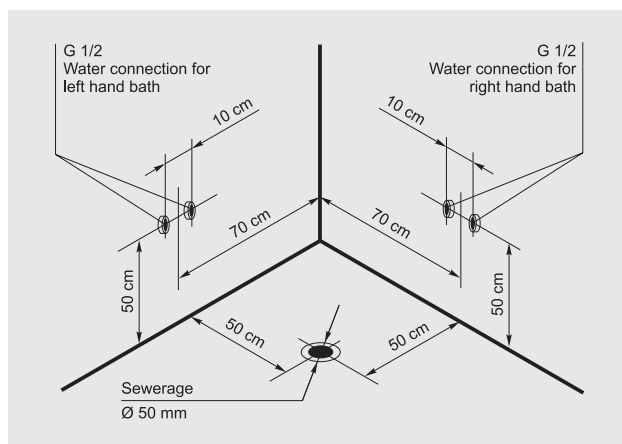

BATH LEGS POSITIONS