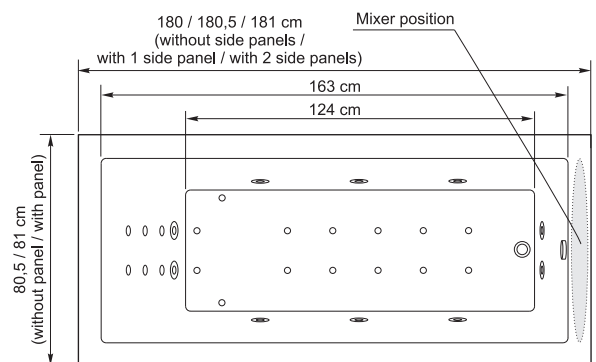

FEATURES

- Powerful hydro- and aero-massage.
- Special pillow ensures the neck muscles are relaxed in every position.
- Spine protected from strong, direct hydro-massage.
- Aquator Touch-screen. Unique driving system, which makes using the various massage baths more comprehensive, precise and delicate. Extremely comfortable to use.
- Price includes all possible massage components (back, side and foot massage).
  There are 16 hydro-jets and 14 air-jets in total.
- Only top quality components and materials are used in production (Koller - Austria, Lucite - Great Britain, Röhm-Degussa - Germany).
- DME Award 2007 (Design Management Europe Award 2007).