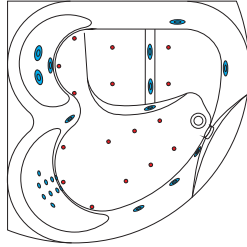

Mars Lounge

153,5×153,5×66 cm
400 l

AQUATOR

DESIGN BY AQUATOR 2001

Mars Lounge belongs to Aquator's "Sea Stone" collection and exhibits an elegant symbiosis of geometry and plastic.

FEATURES

- Two-person bath with side-by-side seating configuration.
- Massage with the same amount of power as a therapeutic tub.
- Two different back massages.
- Special adjustable lumbar massage.
- Spine protected from strong, direct hydro-massage.
- Longue - more comfortable position + sural massage.
- Aquator Touch-screen. Unique driving system, which makes using the various massage baths more comprehensive, precise and delicate. Extremely comfortable to use.
- Price includes all possible massage components (back, side and foot massage).
There are 22 hydro-jets and 16 air-jets in total.
- Only top quality components and materials are used in production (Koller - Austria, Lucite - Great Britain, Röhm-Degussa - Germany).
- DME Award 2007 (Design Management Europe Award 2007).

Mars Lounge

COMBI POWER 658

Pneumatic control system

Side massage
Back massage
Foot massage
Air massage
Bath

Pump	2
Power (kW)	3,0
Micro-jets	10
Midi-jets	5
Air-jets	16
Super-jets	7

HYDRO POWER 457

Pneumatic control system

Side massage
Back massage
Foot massage
Bath

Pump	2
Power (kW)	2,2
Micro-jets	10
Midi-jets	5
Air-jets	-
Super-jets	7

AERO 357

Pneumatic control system

Air massage
Bath

Pump	-
Power (kW)	0,8
Micro-jets	-
Midi-jets	-
Air-jets	16
Super-jets	-

BATH LEGS POSITIONS