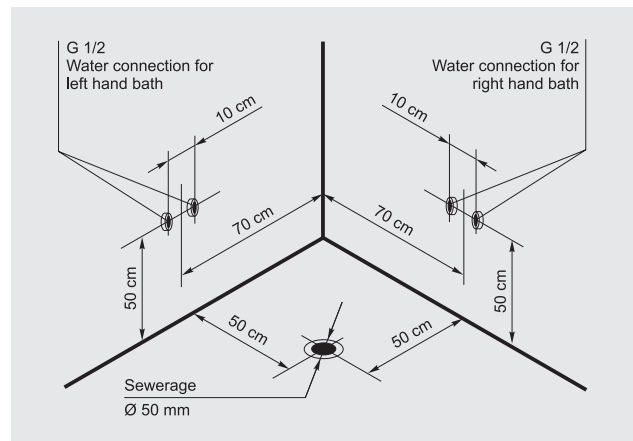

Side massage
Back massage
Foot massage
Bath

Pump	2
Power (kW)	2,2
Micro-jets	10
Midi-jets	5
Air-jets	-
Super-jets	7

AERO 357

Pneumatic control system

Air massage
Bath

Pump	-
Power (kW)	0,8
Micro-jets	-
Midi-jets	-
Air-jets	16
Super-jets	-

BATH 257

Bathtub
Frame
Siphon (drain and overflow)

Pump	-
Power (kW)	-
Micro-jets	-
Midi-jets	-
Air-jets	-
Super-jets	-

ADDITIONAL EQUIPMENT

- 057 Front panel
- 803 Control system "Aquator Touch-Screen"
- 802 Electronic switching
- 8202 Colour-light therapy with STOP function
- 8201 Colour-light therapy
- 820 Underwater light
- 808/8081 Water heater 1,5 kW / 3,0 kW
- 809 Air heater for blower 230 W
- 807 Air ozonator for blower
- 812 Forced hydro-massage
- 841/8412 Headrest "NEPTUN" black/white
- 856 Cascade Cristina
- 858 Bath filling via special overflow

BATH LEGS POSITIONS