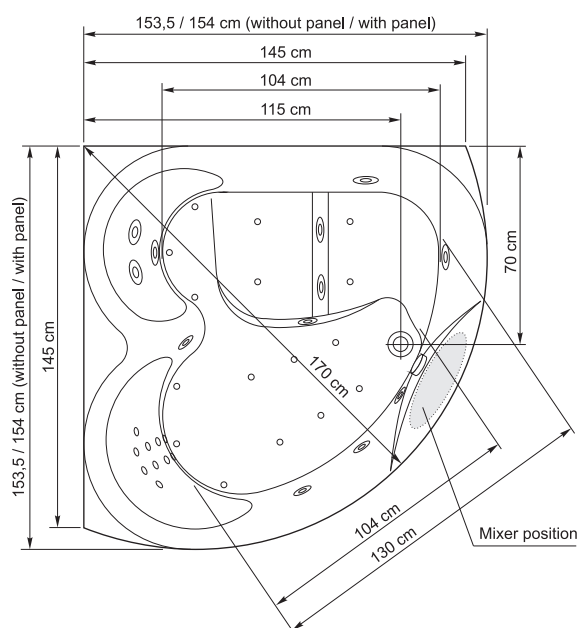

Mars Lounge

153,5×153,5×66 cm
400 l

AQUATOR

DESIGN BY AQUATOR 2001

Mars Lounge belongs to Aquator's "Sea Stone" collection and exhibits an elegant symbiosis of geometry and plastic.

FEATURES

- Two-person bath with side-by-side seating configuration.
- Massage with the same amount of power as a therapeutic tub.
- Two different back massages.
- Special adjustable lumbar massage.
- Spine protected from strong, direct hydro-massage.
- Longue - more comfortable position + sural massage.
- Aquator Touch-screen. Unique driving system, which makes using the various massage baths more comprehensive, precise and delicate. Extremely comfortable to use.
- Price includes all possible massage components (back, side and foot massage).
There are 22 hydro-jets and 16 air-jets in total.
- Only top quality components and materials are used in production (Koller - Austria, Lucite - Great Britain, Röhm-Degussa - Germany).
- DME Award 2007 (Design Management Europe Award 2007).

Mars Lounge

COMBI POWER 658

Pneumatic control system

Side massage
Back massage
Foot massage
Air massage
Bath

Pump	2
Power (kW)	3,0
Micro-jets	10
Midi-jets	5
Air-jets	16
Super-jets	7

HYDRO POWER 457

Pneumatic control system

Side massage
Back massage
Foot massage
Bath

Pump	2
Power (kW)	2,2
Micro-jets	10
Midi-jets	5
Air-jets	-
Super-jets	7

AERO 357

Pneumatic control system

Air massage
Bath

Pump	-
Power (kW)	0,8
Micro-jets	-
Midi-jets	-
Air-jets	16
Super-jets	-

BATH LEGS POSITIONS