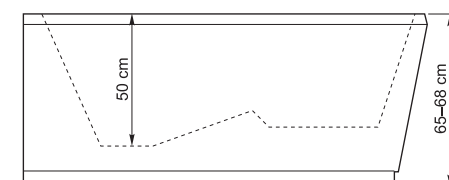

Mars Lounge

COMBI POWER 658

Pneumatic control system

Side massage
Back massage
Foot massage
Air massage
Bath

Pump	2
Power (kW)	3,0
Micro-jets	10
Midi-jets	5
Air-jets	16
Super-jets	7

HYDRO POWER 457

Pneumatic control system