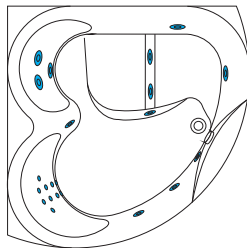

Mars Lounge

153,5×153,5×66 cm
400 l

AQUATOR

DESIGN BY AQUATOR 2001

Mars Lounge belongs to Aquator's "Sea Stone" collection and exhibits an elegant symbiosis of geometry and plastic.

FEATURES

- Two-person bath with side-by-side seating configuration.
- Massage with the same amount of power as a therapeutic tub.
- Two different back massages.
- Special adjustable lumbar massage.
- Spine protected from strong, direct hydro-massage.
- Longue - more comfortable position + sural massage.
- Aquator Touch-screen. Unique driving system, which makes using the various massage baths more comprehensive, precise and delicate. Extremely comfortable to use.
- Price includes all possible massage components (back, side and foot massage).
There are 22 hydro-jets and 16 air-jets in total.
- Only top quality components and materials are used in production (Koller - Austria, Lucite - Great Britain, Röhm-Degussa - Germany).
- DME Award 2007 (Design Management Europe Award 2007).

Mars Lounge

COMBI POWER 658

Pneumatic control system

Side massage
Back massage
Foot massage
Air massage
Bath

Pump	2
Power (kW)	3,0
Micro-jets	10
Midi-jets	5
Air-jets	16
Super-jets	7

HYDRO POWER 457

Pneumatic control system

Side massage
Back massage
Foot massage
Bath

Pump	2
Power (kW)	2,2
Micro-jets	10
Midi-jets	5
Air-jets	-
Super-jets	7

AERO 357

Pneumatic control system

Air massage
Bath

Pump	-
Power (kW)	0,8
Micro-jets	-
Midi-jets	-
Air-jets	16
Super-jets	-

BATH LEGS POSITIONS