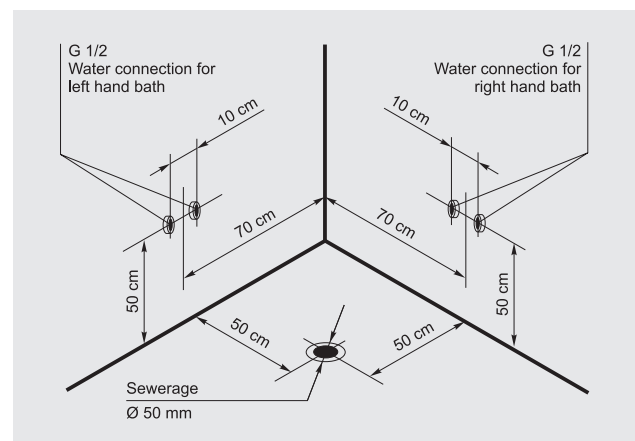

Side massage
Back massage
Foot massage
Bath

Pump	2
Power (kW)	2,2
Micro-jets	• 10
Midi-jets	• 4
Air-jets	-
Super-jets	• 5

AERO 355

Pneumatic control system

Air massage
Bath

Pump	-
Power (kW)	0,8
Micro-jets	-
Midi-jets	-
Air-jets	• 16

BATH 255

Bathtub
Frame
Siphon (drain and overflow)

Pump	-
Power (kW)	-
Micro-jets	-
Midi-jets	-
Air-jets	-

ADDITIONAL EQUIPMENT

- 055 Front panel
- 803 Control system "Aquator Touch-Screen"
- 802 Electronic switching
- 8202 Colour-light therapy with STOP function
- 8201 Colour-light therapy
- 820 Underwater light
- 808/8081 Water heater 1,5 kW / 3,0 kW
- 809 Air heater for blower 230 W
- 807 Air ozonator for blower
- 812 Forced hydro-massage
- 841/8412 Headrest "NEPTUN" black/white
- 856 Cascade Cristina
- 858 Bath filling via special overflow

BATH LEGS POSITIONS