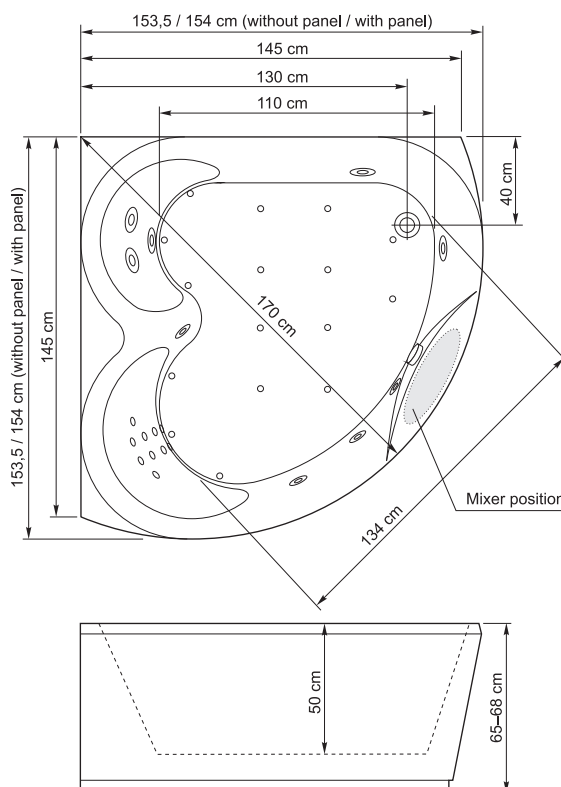

Mars

153,5×153,5×66 cm
435 l

AQUATOR

DESIGN BY AQUATOR 2001

Mars belongs to Aquator's "Sea Stone" collection and exhibits an elegant symbiosis of geometry and plastic.

FEATURES

- Two-person bath with side-by-side seating configuration.
- Massage with the same amount of power as a therapeutic tub.
- Two different back massages.
- Special adjustable lumbar massage.
- Spine protected from strong, direct hydro-massage.
- Aquator Touch-screen. Unique driving system, which makes using the various massage baths more comprehensive, precise and delicate. Extremely comfortable to use.
- Price includes all possible massage components (back, side and foot massage).
There are 19 hydro-jets and 16 air-jets in total.
- Only top quality components and materials are used in production (Koller - Austria, Lucite - Great Britain, Röhm-Degussa - Germany).
- DME Award 2007 (Design Management Europe Award 2007).

Mars

COMBI POWER 656

Pneumatic control system

Side massage
Back massage
Foot massage
Air massage
Bath

Pump	2
Power (kW)	3,0
Micro-jets	• 10
Midi-jets	• 4
Air-jets	• 16
Super-jets	• 5

HYDRO POWER 455

Pneumatic control system

Side massage
Back massage
Foot massage
Bath

Pump	2
Power (kW)	2,2
Micro-jets	• 10
Midi-jets	• 4
Air-jets	-
Super-jets	• 5

AERO 355

Pneumatic control system

Air massage
Bath

Pump	-
Power (kW)	0,8
Micro-jets	-
Midi-jets	-
Air-jets	• 16

BATH LEGS POSITIONS