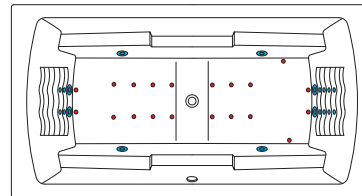

Salvadore 180

180×96×67 cm
340 l

AQUATOR

DESIGN BY AQUATOR 2005

Salvadore 180 belongs to Aquator's "Armchair" collection. We have put our extensive know-how about professional therapeutic tubs to use.

FEATURES

left

right

Salvadore 180

COMBI POWER 648

Pneumatic control system

Side massage
Back massage
Hand massage
Arm massage
Foot massage
Air massage
Bath

Pump 2
Power (kW) 3,0
Micro-jets 22
Midi-jets 10
Air-jets 20

COMBI 647

Pneumatic control system

Side massage
Back massage
Foot massage
Air massage
Bath

Pump 1
Power (kW) 2,3
Micro-jets 12
Midi-jets 8
Air-jets 20

HYDRO POWER 448

Pneumatic control system

Side massage
Back massage
Hand massage
Arm massage
Foot massage
Bath