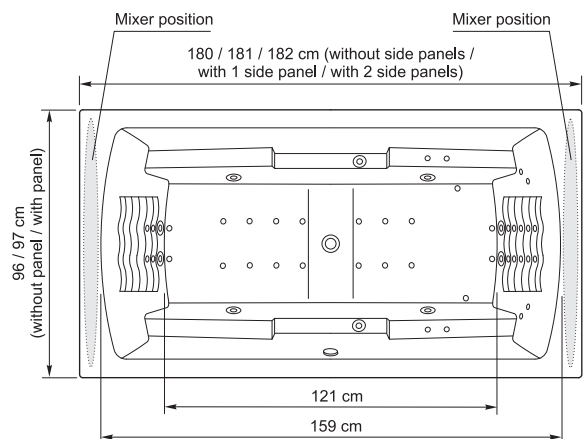

FEATURES

- Massage with the same amount of power as a therapeutic tub, which is based on the experience obtained from development, production and extensive use in medical institutions.
- Extremely comfortable position + armrests.
- Special pillow ensures the neck muscles are relaxed in every position.
- Spine protected from strong, direct hydro-massage.
- Double-sided seating possibility - two different back and/or foot massages.
- Aquator Touch-screen. Unique driving system, which makes using the various massage baths more comprehensive, precise and delicate. Extremely comfortable to use.
- Price includes all possible massage components (back, side, hand and foot massage). There are 32 hydro-jets and 20 air-jets in total.
- Only top quality components and materials are used in production (Koller - Austria, Lucite - Great Britain, Röhm-Degussa - Germany).
- DME Award 2007 (Design Management Europe Award 2007).