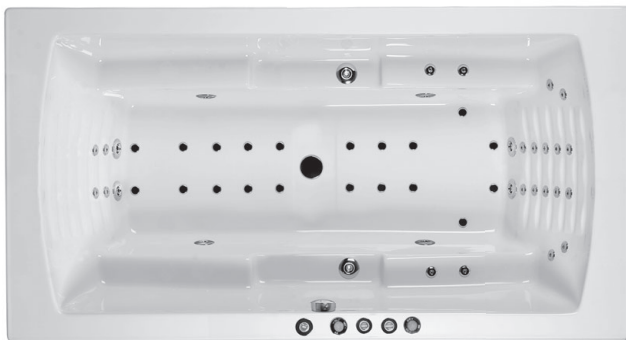

Salvadore 180

180×96×67 cm
340 l

AQUATOR

DESIGN BY AQUATOR 2005

Salvadore 180 belongs to Aquator's "Armchair" collection. We have put our extensive know-how about professional therapeutic tubs to use.

FEATURES

- Massage with the same amount of power as a therapeutic tub, which is based on the experience obtained from development, production and extensive use in medical institutions.
- Extremely comfortable position + armrests.
- Special pillow ensures the neck muscles are relaxed in every position.
- Spine protected from strong, direct hydro-massage.
- Double-sided seating possibility - two different back and/or foot massages.
- Aquator Touch-screen. Unique driving system, which makes using the various massage baths more comprehensive, precise and delicate. Extremely comfortable to use.
- Price includes all possible massage components (back, side, hand and foot massage). There are 32 hydro-jets and 20 air-jets in total.
- Only top quality components and materials are used in production (Koller - Austria, Lucite - Great Britain, Röhm-Degussa - Germany).
- DME Award 2007 (Design Management Europe Award 2007).

left

right

Salvadore 180

COMBI POWER 648

Pneumatic control system

Side massage
Back massage
Hand massage
Arm massage
Foot massage
Air massage
Bath

Pump 2
Power (kW) 3,0
Micro-jets 22
Midi-jets 10
Air-jets 20