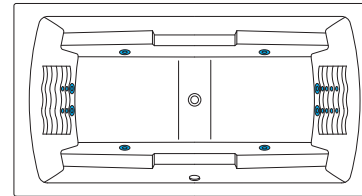

COMBI 647

Pneumatic control system

Side massage
Back massage
Foot massage
Air massage
Bath

Pump 1
Power (kW) 2,3
Micro-jets 12
Midi-jets 8
Air-jets 20

HYDRO POWER 448

Pneumatic control system

Side massage
Back massage
Hand massage
Arm massage
Foot massage
Bath

Pump 2
Power (kW) 2,2
Micro-jets 22
Midi-jets 10
Air-jets -

HYDRO 447

Pneumatic control system

Side massage
Back massage
Foot massage
Bath

Pump 1
Power (kW) 1,5
Micro-jets 12
Midi-jets 8
Air-jets -

AERO 347