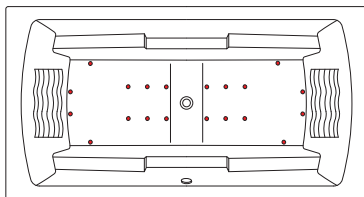

AERO 347

Pneumatic control system

Air massage
Bath

Pump -
Power (kW) 0,8
Micro-jets -
Midi-jets -
Air-jets 20