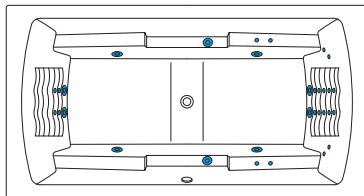

left

right

Salvadore 180

COMBI POWER 648

Pneumatic control system

Side massage
Back massage
Hand massage
Arm massage
Foot massage
Air massage
Bath

Pump 2
Power (kW) 3,0
Micro-jets 22
Midi-jets 10
Air-jets 20

COMBI 647

Pneumatic control system

Side massage
Back massage
Foot massage
Air massage
Bath

Pump 1
Power (kW) 2,3
Micro-jets 12
Midi-jets 8
Air-jets 20

HYDRO POWER 448

Pneumatic control system

Side massage
Back massage
Hand massage
Arm massage
Foot massage
Bath

Pump 2
Power (kW) 2,2
Micro-jets 22
Midi-jets 10
Air-jets -

HYDRO 447

Pneumatic control system

Side massage
Back massage
Foot massage
Bath

Pump 1
Power (kW) 1,5
Micro-jets 12
Midi-jets 8
Air-jets -

AERO 347