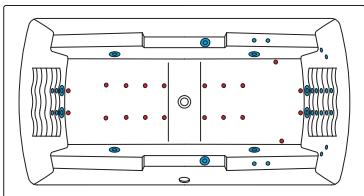

Salvadore 180

180×96×67 cm
340 l

AQUATOR

DESIGN BY AQUATOR 2005

Salvadore 180 belongs to Aquator's "Armchair" collection. We have put our extensive know-how about professional therapeutic tubs to use.

FEATURES

left

right

Salvadore 180

COMBI POWER 648

Pneumatic control system

Side massage
Back massage
Hand massage
Arm massage
Foot massage
Air massage
Bath

Pump 2
Power (kW) 3,0
Micro-jets 22
Midi-jets 10
Air-jets 20

COMBI 647

Pneumatic control system

Side massage
Back massage
Foot massage
Air massage
Bath

Pump 1
Power (kW) 2,3
Micro-jets 12
Midi-jets 8
Air-jets 20

HYDRO POWER 448

Pneumatic control system

Side massage
Back massage
Hand massage
Arm massage
Foot massage
Bath