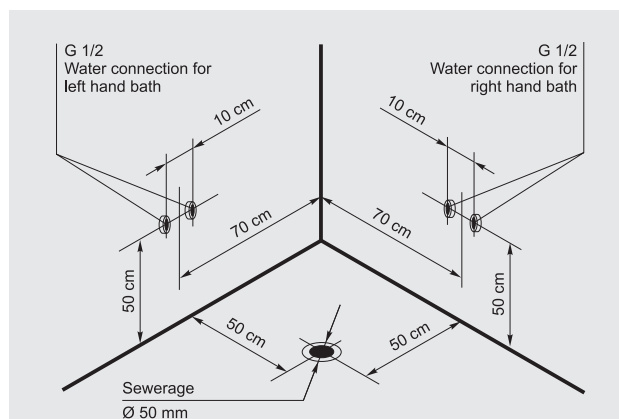

Pneumatic control system

Air massage
Bath

Pump -
Power (kW) 0,8
Micro-jets -
Midi-jets -
Air-jets 20

BATH 247

Bathtub
Frame
Siphon (drain and
overflow)

Pump -
Power (kW) -
Micro-jets -
Midi-jets -
Air-jets -