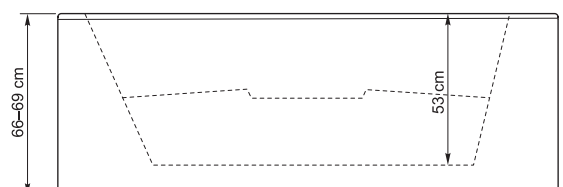

FEATURES

- Massage with the same amount of power as a therapeutic tub, which is based on the experience obtained from development, production and extensive use in medical institutions.
- Extremely comfortable position + armrests.
- Special pillow ensures the neck muscles are relaxed in every position.
- Spine protected from strong, direct hydro-massage.
- Double-sided seating possibility - two different back and/or foot massages.
- Aquator Touch-screen. Unique driving system, which makes using the various massage baths more comprehensive, precise and delicate. Extremely comfortable to use.
- Price includes all possible massage components (back, side, hand and foot massage). There are 32 hydro-jets and 20 air-jets in total.
- Only top quality components and materials are used in production (Koller - Austria, Lucite - Great Britain, Röhm-Degussa - Germany).
- DME Award 2007 (Design Management Europe Award 2007).