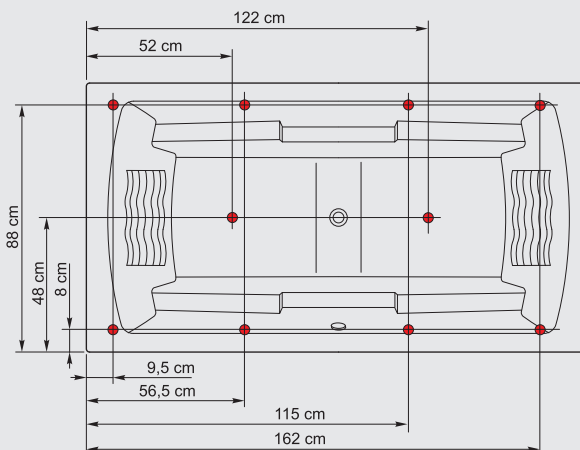

ADDITIONAL EQUIPMENT

- 047 Front panel
- 049 Side panel
- 803 Control system "Aquator Touch-Screen"
- 802 Electronic switching
- 8202 Colour-light therapy with STOP function
- 8201 Colour-light therapy
- 820 Underwater light
- 808/8081 Water heater 1,5 kW / 3,0 kW
- 809 Air heater for blower 230 W
- 807 Air ozonator for blower
- 841/8412 Headrest "NEPTUN" black/white
- 843 Headrest "MARE"
- 839 Wooden bath seat "Rest 93"
- 856 Cascade Cristina
- 858 Bath filling via special overflow