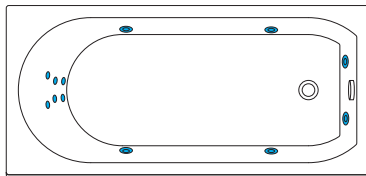

Pluto 170/160/150

Pluto 170: 170×71×65 cm; 220 l
Pluto 160: 160×71×65 cm; 215 l
Pluto 150: 150×71×65 cm; 205 l

AQUATOR

Pluto 170/160/150 belong to Aquator's **“Classic”** collection and are practical, have supreme functionality, simple and timeless design.

left

right

Pluto 170/160/150

COMBI

613/612/6111

Pneumatic control system

Side massage
Back massage
Foot massage
Air massage
Bath

Pump	1
Power (kW)	1,9
Micro-jets	• 6
Midi-jets	• 6
Air-jets	• 12

HYDRO

413/412/411

Pneumatic control system

Side massage
Back massage
Foot massage
Bath

Pump	1
Power (kW)	1,1
Micro-jets	• 6
Midi-jets	• 6
Air-jets	-

AERO

313/312/311

Pneumatic control system