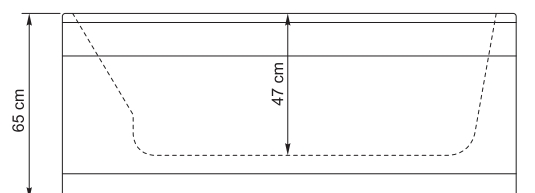

FEATURES

- Powerful hydro- and aero-massage.
- Spine protected from strong, direct hydro-massage.
- Aquator Touch-screen. Unique driving system, which makes using the various massage baths more comprehensive, precise and delicate. Extremely comfortable to use.
- Price includes all possible massage components (back, side and foot massage). There are 12 hydro-jets and 12 air-jets in total.
- Only top quality components and materials are used in production (Koller – Austria, Lucite – Great Britain, Röhm-Degussa – Germany).
- DME Award 2007 (Design Management Europe Award 2007).