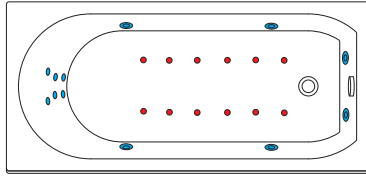

Pluto 170/160/150

Pluto 170: 170×71×65 cm; 220 l
Pluto 160: 160×71×65 cm; 215 l
Pluto 150: 150×71×65 cm; 205 l

AQUATOR

Pluto 170/160/150 belong to Aquator's **“Classic”** collection and are practical, have supreme functionality, simple and timeless design.

left

right

Pluto 170/160/150

COMBI

613/612/6111

Pneumatic control system

Side massage
Back massage
Foot massage
Air massage
Bath

Pump	1
Power (kW)	1,9
Micro-jets	• 6
Midi-jets	• 6
Air-jets	• 12

HYDRO

413/412/411

Pneumatic control system

Side massage
Back massage
Foot massage
Bath

Pump	1
Power (kW)	1,1
Micro-jets	• 6
Midi-jets	• 6
Air-jets	-

AERO

313/312/311

Pneumatic control system