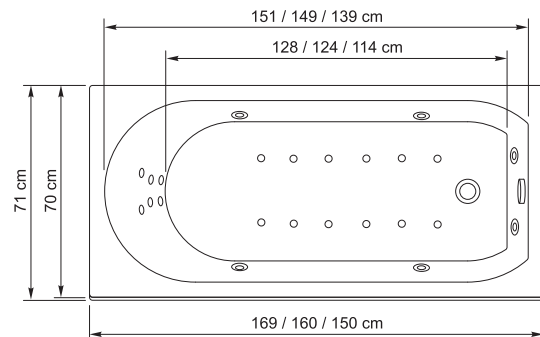

FEATURES

- Powerful hydro- and aero-massage.
- Spine protected from strong, direct hydro-massage.
- Aquator Touch-screen. Unique driving system, which makes using the various massage baths more comprehensive, precise and delicate. Extremely comfortable to use.
- Price includes all possible massage components (back, side and foot massage). There are 12 hydro-jets and 12 air-jets in total.
- Only top quality components and materials are used in production (Koller – Austria, Lucite – Great Britain, Röhm-Degussa – Germany).
- DME Award 2007 (Design Management Europe Award 2007).