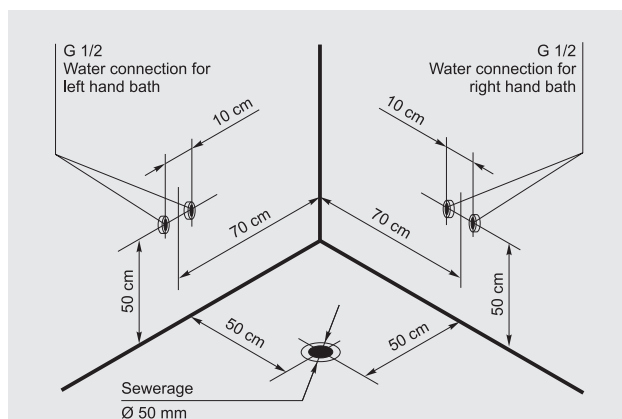

Pneumatic control system

Side massage
Back massage
Foot massage
Bath

Pump	1
Power (kW)	1,5
Micro-jets	6
Midi-jets	8
Air-jets	-

AERO 307

Pneumatic control system

Air massage
Bath

Pump	-
Power (kW)	0,8
Micro-jets	-
Midi-jets	-
Air-jets	14

BATH 207

Bathtub
Frame
Siphon (drain and
overflow)

Pump	-
Power (kW)	-
Micro-jets	-
Midi-jets	-
Air-jets	-

ADDITIONAL EQUIPMENT

- 007 Front panel
- 009 Side panel
- 803 Control system "Aquator Touch-Screen"
- 802 Electronic switching
- 8202 Colour-light therapy with STOP function
- 8201 Colour-light therapy
- 820 Underwater light
- 808/8081 Water heater 1,5 kW / 3,0 kW
- 809 Air heater for blower 230 W
- 807 Air ozonator for blower
- 812 Forced hydro-massage
- 841/8412 Headrest "NEPTUN" black/white
- 843 Headrest "MARE"
- 837 Wooden bath seat "Rest 70"
- 856 Cascade Cristina
- 858 Bath filling via special overflow

BATH LEGS POSITIONS