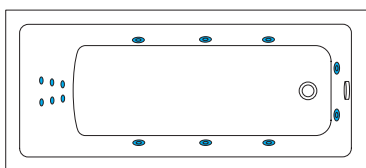

left

right

Pablo 170

COMBI 607

Pneumatic control system

Side massage
Back massage
Foot massage
Air massage
Bath

Pump	1
Power (kW)	2,3
Micro-jets	6
Midi-jets	8
Air-jets	14

HYDRO 407

Pneumatic control system

Side massage
Back massage
Foot massage
Bath

Pump	1
Power (kW)	1,5
Micro-jets	6
Midi-jets	8
Air-jets	-

AERO 307

Pneumatic control system

Air massage
Bath

Pump	-
Power (kW)	0,8
Micro-jets	-
Midi-jets	-
Air-jets	14