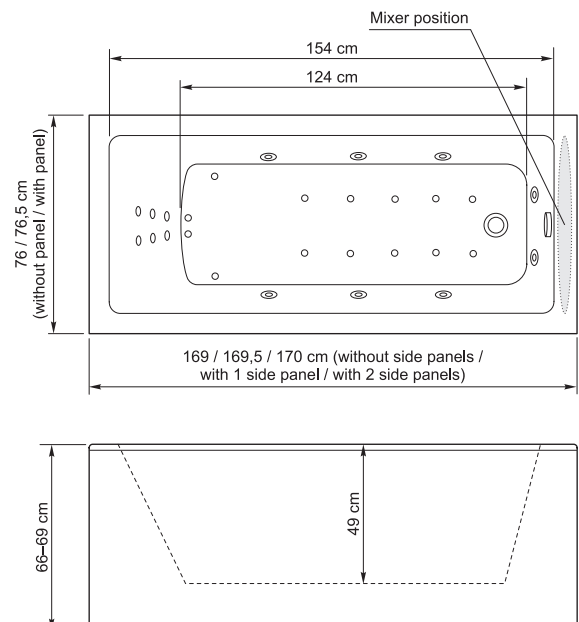

FEATURES

- Powerful hydro- and aero-massage.
- Special pillow ensures the neck muscles are relaxed in every position.
- Spine protected from strong, direct hydro-massage.
- Aquator Touch-screen. Unique driving system, which makes using the various massage baths more comprehensive, precise and delicate. Extremely comfortable to use.
- Price includes all possible massage components (back, side and foot massage).
  There are 14 hydro-jets and 14 air-jets in total.
- Only top quality components and materials are used in production (Koller - Austria, Lucite - Great Britain, Röhm-Degussa - Germany).
- DME Award 2007 (Design Management Europe Award 2007).