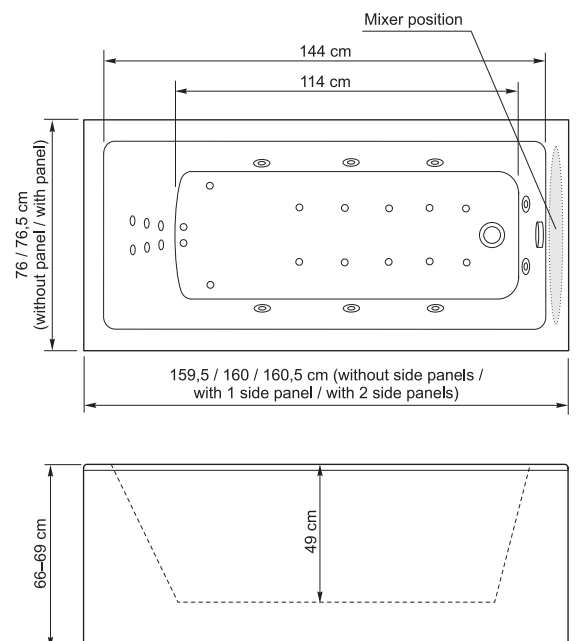

FEATURES

- Powerful hydro- and aero-massage.
- Special pillow ensures the neck muscles are relaxed in every position.
- Spine protected from strong, direct hydro-massage.
- Aquator Touch-screen. Unique driving system, which makes using the various massage baths more comprehensive, precise and delicate. Extremely comfortable to use.
- Price includes all possible massage components (back, side and foot massage).
  There are 14 hydro-jets and 14 air-jets in total.
- Only top quality components and materials are used in production (Koller - Austria, Lucite - Great Britain, Röhm-Degussa - Germany).
- DME Award 2007 (Design Management Europe Award 2007).