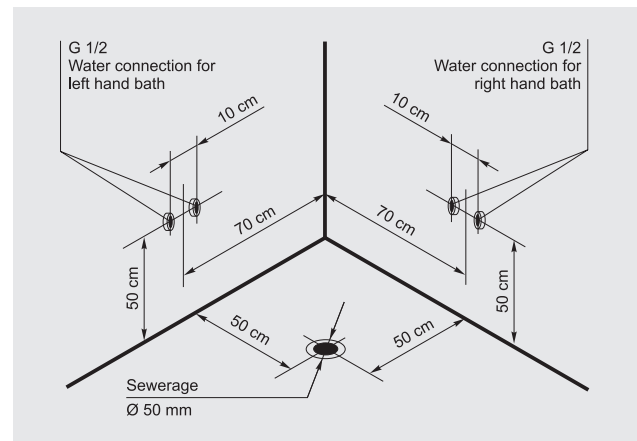

Pneumatic control system

Side massage
Back massage
Foot massage
Bath

Pump	1
Power (kW)	1,5
Micro-jets	6
Midi-jets	8
Air-jets	-

AERO 306

Pneumatic control system

Air massage
Bath

Pump	-
Power (kW)	0,8
Micro-jets	-
Midi-jets	-
Air-jets	14

BATH 206

Bathtub
Frame
Siphon (drain and
overflow)

Pump	-
Power (kW)	-
Micro-jets	-
Midi-jets	-
Air-jets	-

ADDITIONAL EQUIPMENT

- 006 Front panel
- 009 Side panel
- 803 Control system "Aquator Touch-Screen"
- 802 Electronic switching
- 8202 Colour-light therapy with STOP function
- 8201 Colour-light therapy
- 820 Underwater light
- 808/8081 Water heater 1,5 kW / 3,0 kW
- 809 Air heater for blower 230 W
- 807 Air ozonator for blower
- 812 Forced hydro-massage
- 841/8412 Headrest "NEPTUN" black/white
- 843 Headrest "MARE"
- 837 Wooden bath seat "Rest 70"
- 856 Cascade Cristina
- 858 Bath filling via special overflow

BATH LEGS POSITIONS