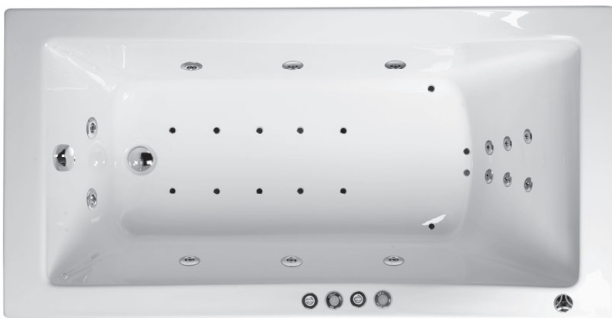

# Pablo 150

149,5×76×67 cm  
215 l

AQUATOR

DESIGNED BY AQUATOR 2007

**Pablo 150** belongs to Aquator's "Rustica" collection, and is inspired by the wear marks on old stairs and doorsills. These marks of character bring to mind the echoes of time passed and the people who have used them.

## FEATURES

- Powerful hydro- and aero-massage.
- Special pillow ensures the neck muscles are relaxed in every position.
- Spine protected from strong, direct hydro-massage.
- Aquator Touch-screen. Unique driving system, which makes using the various massage baths more comprehensive, precise and delicate. Extremely comfortable to use.
- Price includes all possible massage components (back, side and foot massage).  
There are 14 hydro-jets and 14 air-jets in total.
- Only top quality components and materials are used in production (Koller - Austria, Lucite - Great Britain, Röhm-Degussa - Germany).
- DME Award 2007 (Design Management Europe Award 2007).

## COMBI 605

Pneumatic control system

Side massage  
Back massage  
Foot massage  
Air massage  
Bath

Pump	1
Power (kW)	2,3
Micro-jets	6
Midi-jets	8
Air-jets	14

## AERO 305

Pneumatic control system

Air massage  
Bath

Pump	-
Power (kW)	0,8
Micro-jets	-
Midi-jets	-
Air-jets	14