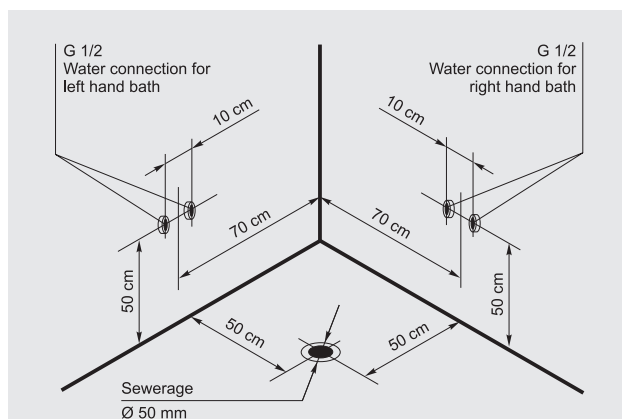

left

right

Pablo 150

COMBI 605

Pneumatic control system

Side massage
Back massage
Foot massage
Air massage
Bath

Pump	1
Power (kW)	2,3
Micro-jets	6
Midi-jets	8
Air-jets	14

HYDRO 405

Pneumatic control system

Side massage
Back massage
Foot massage
Bath

Pump	1
Power (kW)	1,5
Micro-jets	6
Midi-jets	8
Air-jets	-

AERO 305

Pneumatic control system

Air massage
Bath

Pump	-
Power (kW)	0,8
Micro-jets	-
Midi-jets	-
Air-jets	14

BATH 205

Bathtub
Frame
Siphon (drain and
overflow)

Pump	-
Power (kW)	-
Micro-jets	-
Midi-jets	-
Air-jets	-

ADDITIONAL EQUIPMENT

- 005 Front panel
- 009 Side panel
- 803 Control system "Aquator Touch-Screen"
- 802 Electronic switching
- 8202 Colour-light therapy with STOP function
- 8201 Colour-light therapy
- 820 Underwater light
- 808/8081 Water heater 1,5 kW / 3,0 kW
- 809 Air heater for blower 230 W
- 807 Air ozonator for blower
- 812 Forced hydro-massage
- 841/8412 Headrest "NEPTUN" black/white
- 843 Headrest "MARE"
- 837 Wooden bath seat "Rest 70"
- 856 Cascade Cristina
- 858 Bath filling via special overflow

BATH LEGS POSITIONS