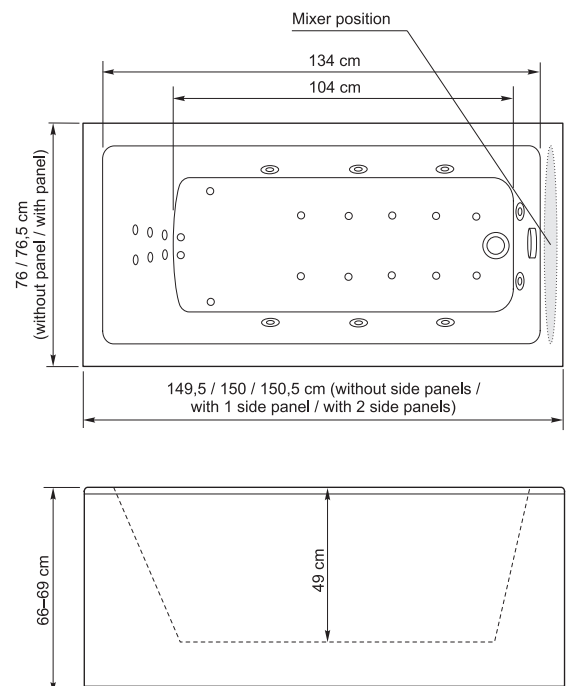

FEATURES

- Powerful hydro- and aero-massage.
- Special pillow ensures the neck muscles are relaxed in every position.
- Spine protected from strong, direct hydro-massage.
- Aquator Touch-screen. Unique driving system, which makes using the various massage baths more comprehensive, precise and delicate. Extremely comfortable to use.
- Price includes all possible massage components (back, side and foot massage).
  There are 14 hydro-jets and 14 air-jets in total.
- Only top quality components and materials are used in production (Koller - Austria, Lucite - Great Britain, Röhm-Degussa - Germany).
- DME Award 2007 (Design Management Europe Award 2007).