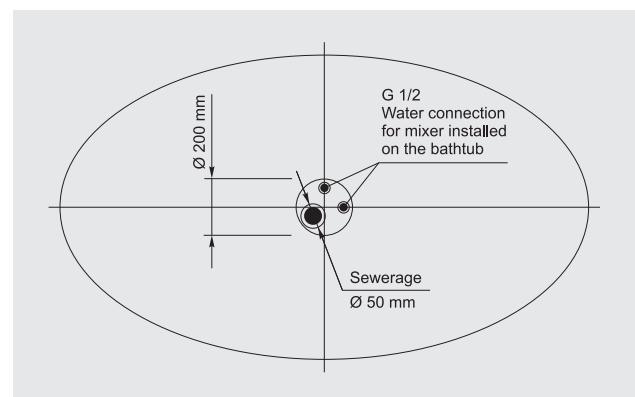

Side massage
Back massage
Hand massage
Foot massage
Bath

Pump	2
Power (kW)	2,2
Micro-jets	• 16
Midi-jets	• 11
Air-jets	-

AERO 301

Pneumatic control system

Air massage
Bath

Pump	-
Power (kW)	0,8
Micro-jets	-
Midi-jets	-
Air-jets	• 17

BATH 201

Bathtub
Frame
Siphon (drain and
overflow)

Pump	-
Power (kW)	-
Micro-jets	-
Midi-jets	-
Air-jets	-

ADDITIONAL EQUIPMENT

- 001 Front panel
- 803 Control system "Aquator Touch-Screen"
- 802 Electronic switching
- 8202 Colour-light therapy with STOP function
- 8201 Colour-light therapy
- 820 Underwater light
- 808/8081 Water heater 1,5 kW / 3,0 kW
- 809 Air heater for blower 230 W
- 807 Air ozonator for blower
- 812 Forced hydro-massage
- 841/8412 Headrest "NEPTUN" black/white
- 856 Cascade Cristina
- 858 Bath filling via special overflow