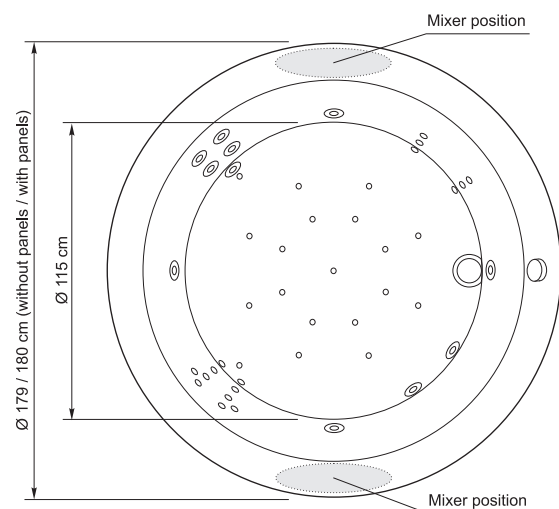

FEATURES

- Freestanding bath.
- For two users, "cross-seated" configuration allows the most comfort.
- Massage with the same amount of power as a therapeutic tub.
- Spine protected from strong, direct hydro-massage.
- Two different back- and foot massages.
- Design of the front panel allows for "walling in" the bath on different height levels.
- Aquator Touch-screen. Unique driving system, which makes using the various massage baths more comprehensive, precise and delicate. Extremely comfortable to use.
- Price includes all possible massage components (back, side, hand and foot massage). There are 27 hydro-jets and 19 air-jets in total.
- Only top quality components and materials are used in production (Koller - Austria, Lucite - Great Britain, Röhm-Degussa - Germany).
- DME Award 2007 (Design Management Europe Award 2007).