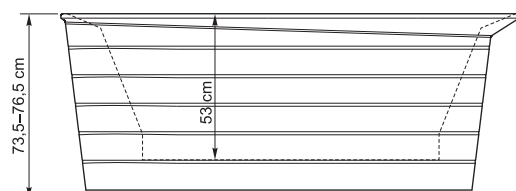

FEATURES

- Freestanding bath.
- For two users, "cross-seated" configuration allows the most comfort.
- Massage with the same amount of power as a therapeutic tub.
- Spine protected from strong, direct hydro-massage.
- Two different back- and foot massages.
- Design of the front panel allows for "walling in" the bath on different height levels.
- Aquator Touch-screen. Unique driving system, which makes using the various massage baths more comprehensive, precise and delicate. Extremely comfortable to use.
- Price includes all possible massage components (back, side, hand and foot massage). There are 27 hydro-jets and 19 air-jets in total.
- Only top quality components and materials are used in production (Koller - Austria, Lucite - Great Britain, Röhm-Degussa - Germany).
- DME Award 2007 (Design Management Europe Award 2007).