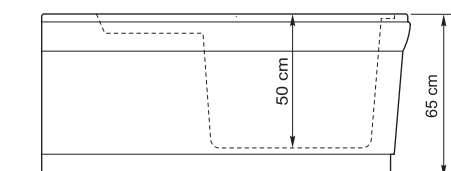

FEATURES

- Double-sided seating possibility - two different back and/or foot massages.
- Massage with the same amount of power as a therapeutic tub.
- Spine protected from strong, direct hydro-massage.
- Aquator Touch-screen. Unique driving system, which makes using the various massage baths more comprehensive, precise and delicate. Extremely comfortable to use.
- Price includes all possible massage components (back, side and foot massage).
  There are 13 hydro-jets and 14 air-jets in total.
- Only top quality components and materials are used in production (Koller - Austria, Lucite - Great Britain, Röhm-Degussa - Germany).
- DME Award 2007 (Design Management Europe Award 2007).