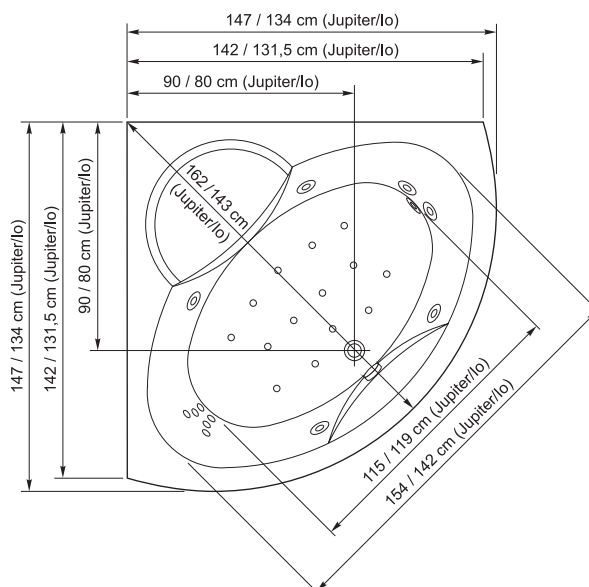

Jupiter/lo

Jupiter: 147×147×65 cm; 280 l
lo: 134×134×65 cm; 230 l

AQUATOR

Jupiter and **lo** belong to Aquator's "Classic" collection and are practical, have supreme functionality, simple and timeless design.

Jupiter/lo

COMBI 651/653 (Jupiter/lo)

Pneumatic control system

Side massage
Back massage
Foot massage
Air massage
Bath

Pump	1
Power (kW)	1,9
Micro-jets	• 6
Midi-jets	• 7
Air-jets	• 14

HYDRO 451/453 (Jupiter/lo)

Pneumatic control system

Side massage
Back massage
Foot massage
Bath

Pump	1
Power (kW)	1,1
Micro-jets	• 6
Midi-jets	• 7
Air-jets	-

AERO 351/353 (Jupiter/lo)

Pneumatic control system

Air massage
Bath

Pump	-
Power (kW)	0,8
Micro-jets	-
Midi-jets	-
Air-jets	• 14