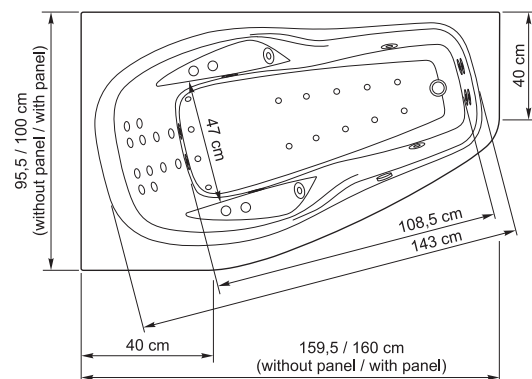

Claude 160

160×100×68 cm
240 l

AQUATOR

DESIGN BY AQUATOR 2010

Claude 160 belongs to Aquator's "Armchair" collection. We have put our extensive know-how about professional therapeutic tubs to use.

FEATURES

- Massage with the same amount of power as a therapeutic tub, which is based on the experience obtained from development, production and extensive use in medical institutions.
- Extremely comfortable position + armrests.
- Special pillow ensures the neck muscles are relaxed in every position.
- Spine protected from strong, direct hydro-massage.
- Aquator Touch-screen. Unique driving system, which makes using the various massage baths more comprehensive, precise and delicate. Extremely comfortable to use.
- Price includes all possible massage components (back, side, hand and foot massage).
There are 28 hydro-jets and 14 air-jets in total.
- Only top quality components and materials are used in production (Koller - Austria, Lucite - Great Britain, Röhm-Degussa - Germany).
- DME Award 2007 (Design Management Europe Award 2007).