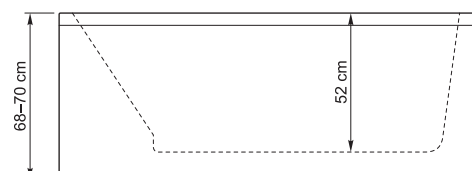

Claude 160

160×100×68 cm
240 l

AQUATOR

DESIGN BY AQUATOR 2010

Claude 160 belongs to Aquator's "Armchair" collection. We have put our extensive know-how about professional therapeutic tubs to use.

FEATURES

- Massage with the same amount of power as a therapeutic tub, which is based on the experience obtained from development, production and extensive use in medical institutions.
- Extremely comfortable position + armrests.
- Special pillow ensures the neck muscles are relaxed in every position.
- Spine protected from strong, direct hydro-massage.
- Aquator Touch-screen. Unique driving system, which makes using the various massage baths more comprehensive, precise and delicate. Extremely comfortable to use.
- Price includes all possible massage components (back, side, hand and foot massage).
There are 28 hydro-jets and 14 air-jets in total.
- Only top quality components and materials are used in production (Koller - Austria, Lucite - Great Britain, Röhm-Degussa - Germany).
- DME Award 2007 (Design Management Europe Award 2007).