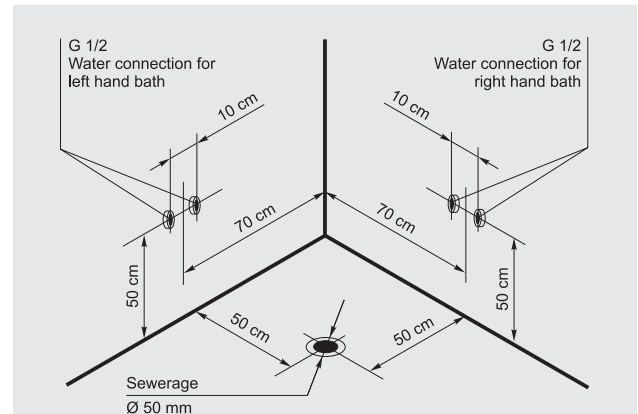

AERO 363/364

Pneumatic control system

Air massage
Bath

Pump -
Power (kW) 0,8
Micro-jets -
Midi-jets -
Air-jets 14

BATH 263/264

Bathtub
Frame
Siphon (drain and
overflow)

Pump -
Power (kW) -
Micro-jets -
Midi-jets -
Air-jets -